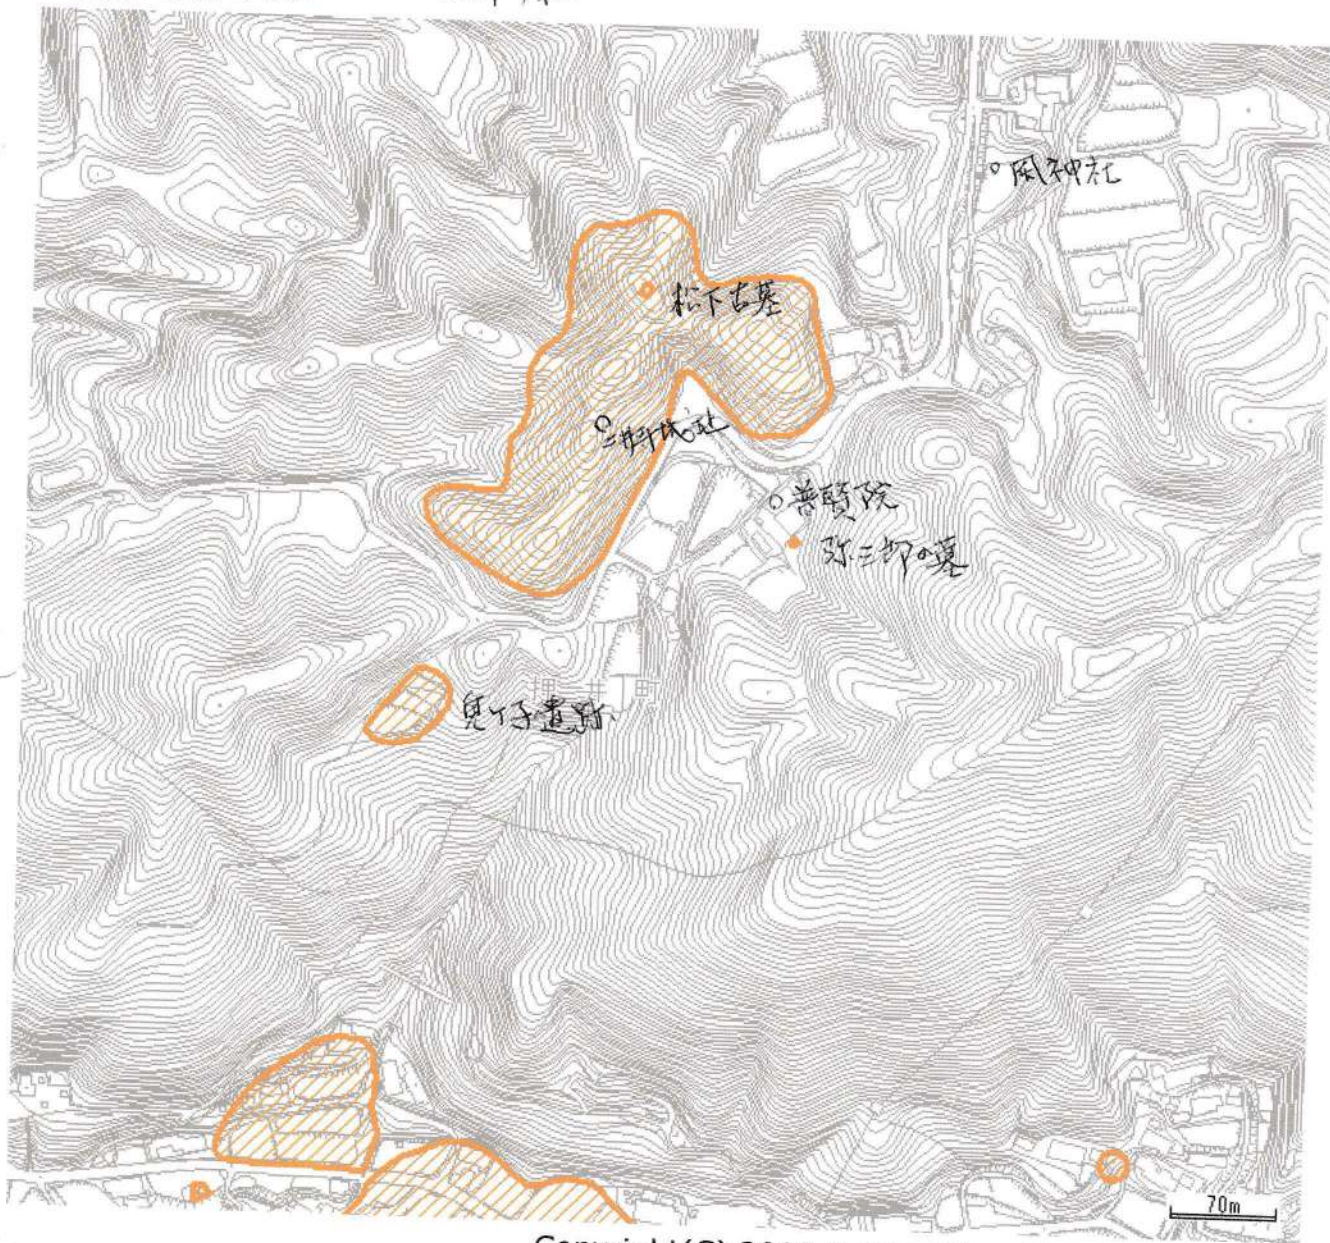

文化財・遺跡マップ

Copyright(C) 2009 toyota City. All rights reserved.

○ 伊弉社

文化財・遺跡マップ

○ 弓掛ヶ松

Copyright(C) 2009 toyota City. All rights reserved.